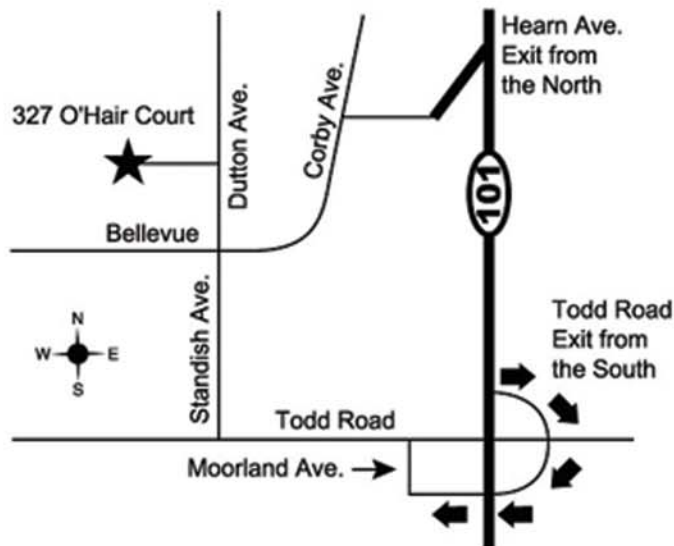

An Indoor Playland
707.575.kids

327 O'Hair Court, Santa Rosa

From the North:

Hwy 101 South, Exit at Hearn Avenue. Left on Corby Avenue. Follow Corby Avenue, it becomes Bellevue Avenue. At the 4 way stop sign, make Right on to Dutton Avenue. Make first Left into O'Hair Court. We are on the Right

From the South:

Hwy 101 North, Exit at Todd Road. Travel up and over the overpass to Moorland Avenue, Make Right onto Moorland and then an immediate Left onto Todd Road. Make Right onto Standish Avenue. Stay on Standish, it becomes Dutton Avenue, cross over Bellevue Avenue. Make Left into O'Hair Court, We are on the Right.